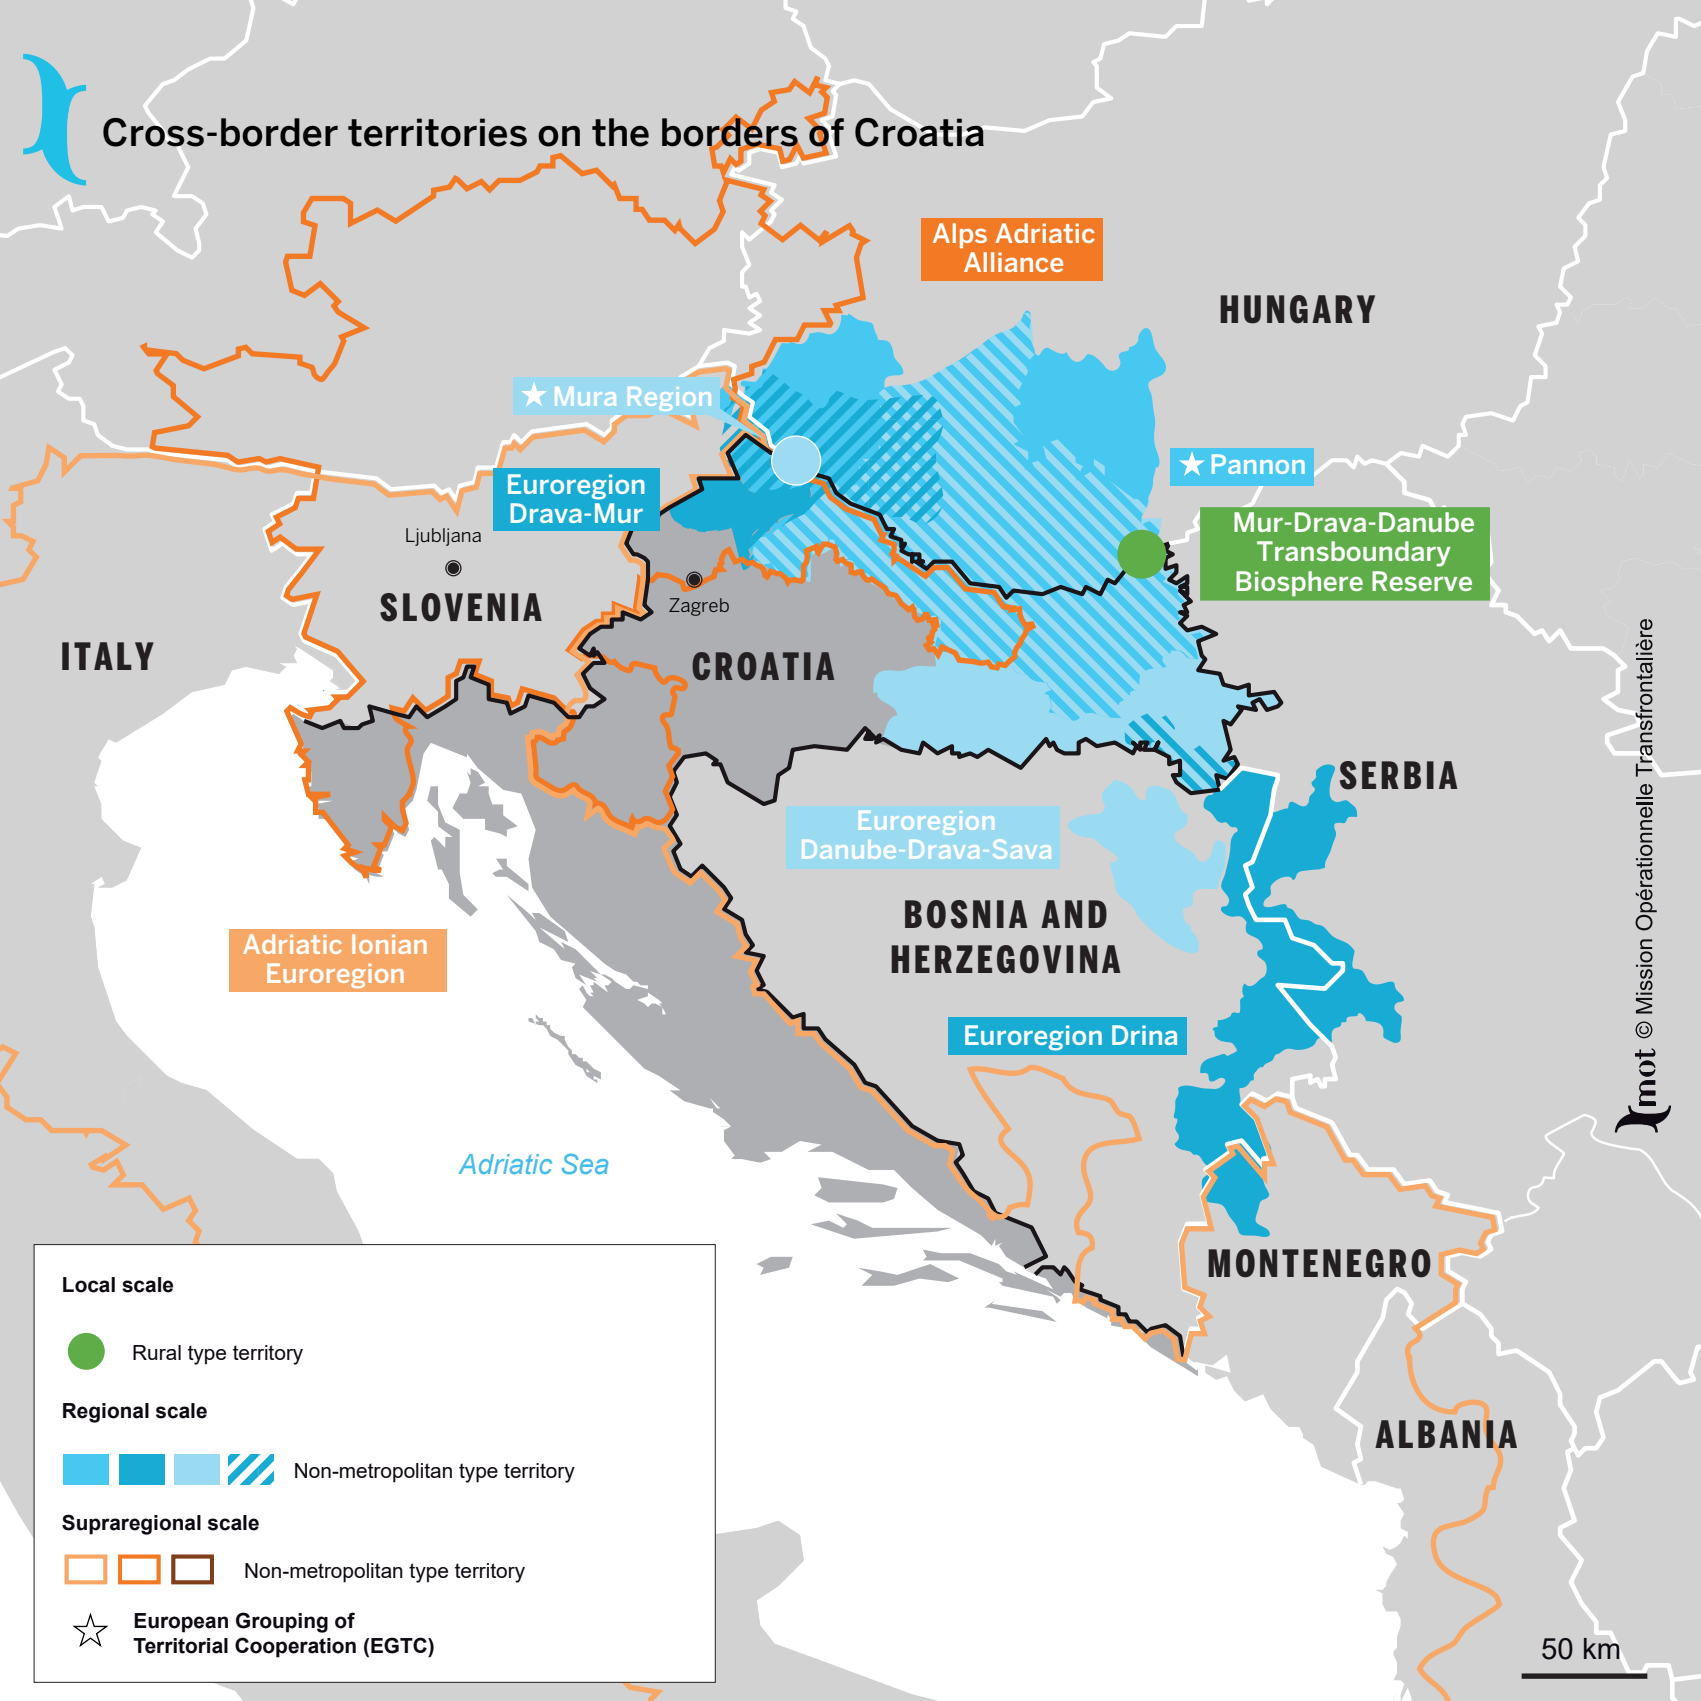

Cross-border territories on the borders of Croatia

Local scale

● Rural type territory

Regional scale

■ ■ ■ ▨ Non-metropolitan type territory

Supraregional scale

Non-metropolitan type territory

★ European Grouping of Territorial Cooperation (EGTC)

Imot © Mission Opérationnelle Transfrontalière

50 km