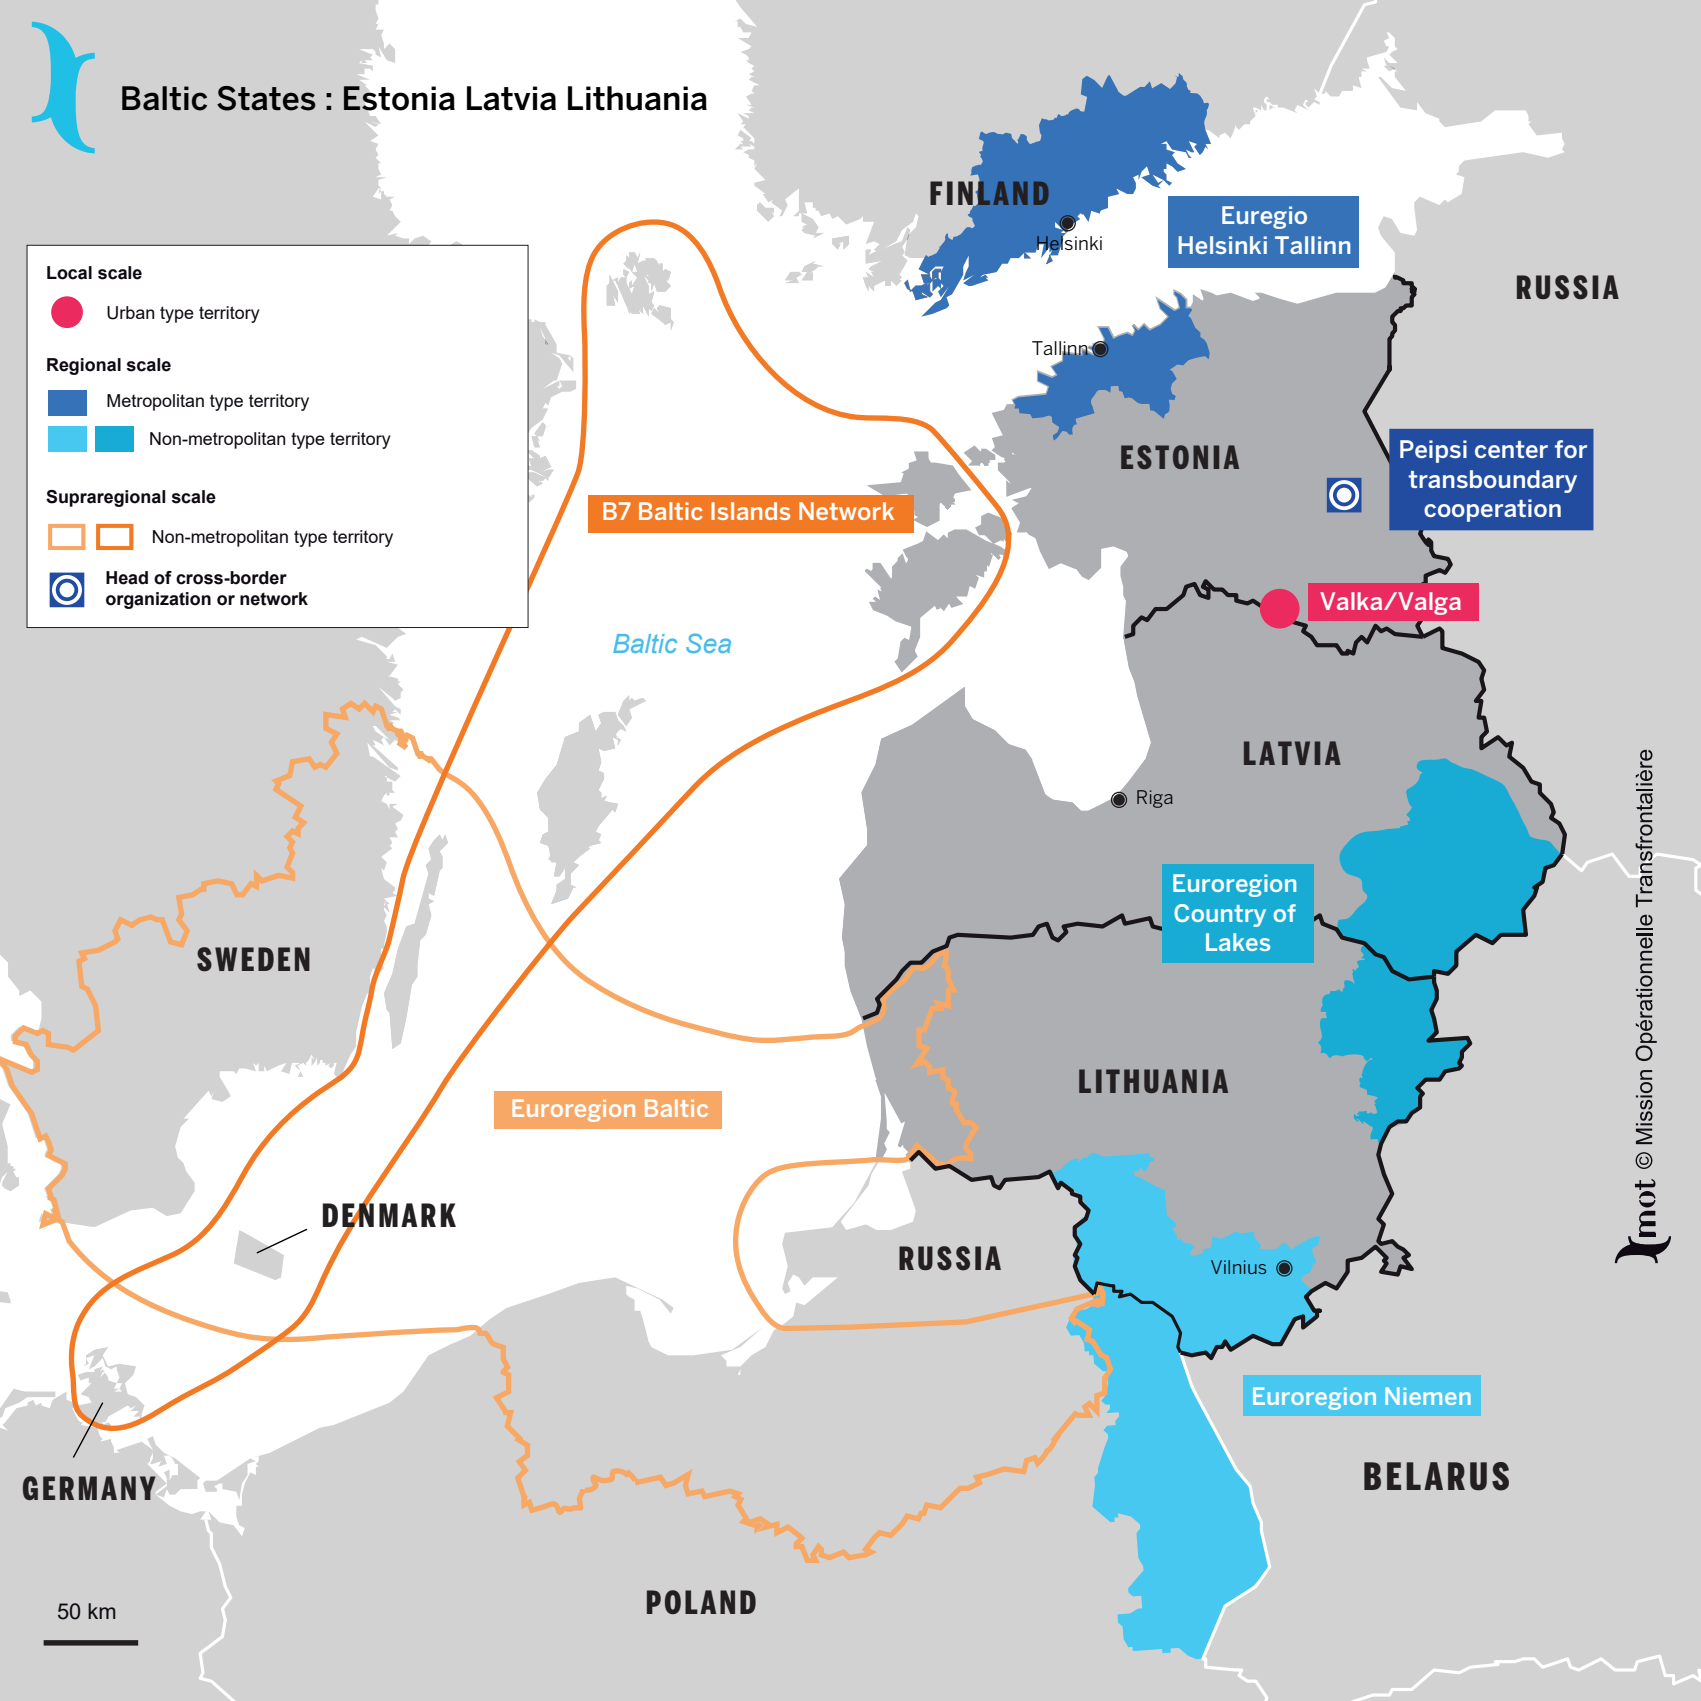

Baltic States : Estonia Latvia Lithuania

Local scale

- Urban type territory

Regional scale

- Metropolitan type territory
- Non-metropolitan type territory

Supraregional scale

- Non-metropolitan type territory
- Head of cross-border organization or network

Imot © Mission Opérationnelle Transfrontalière

50 km