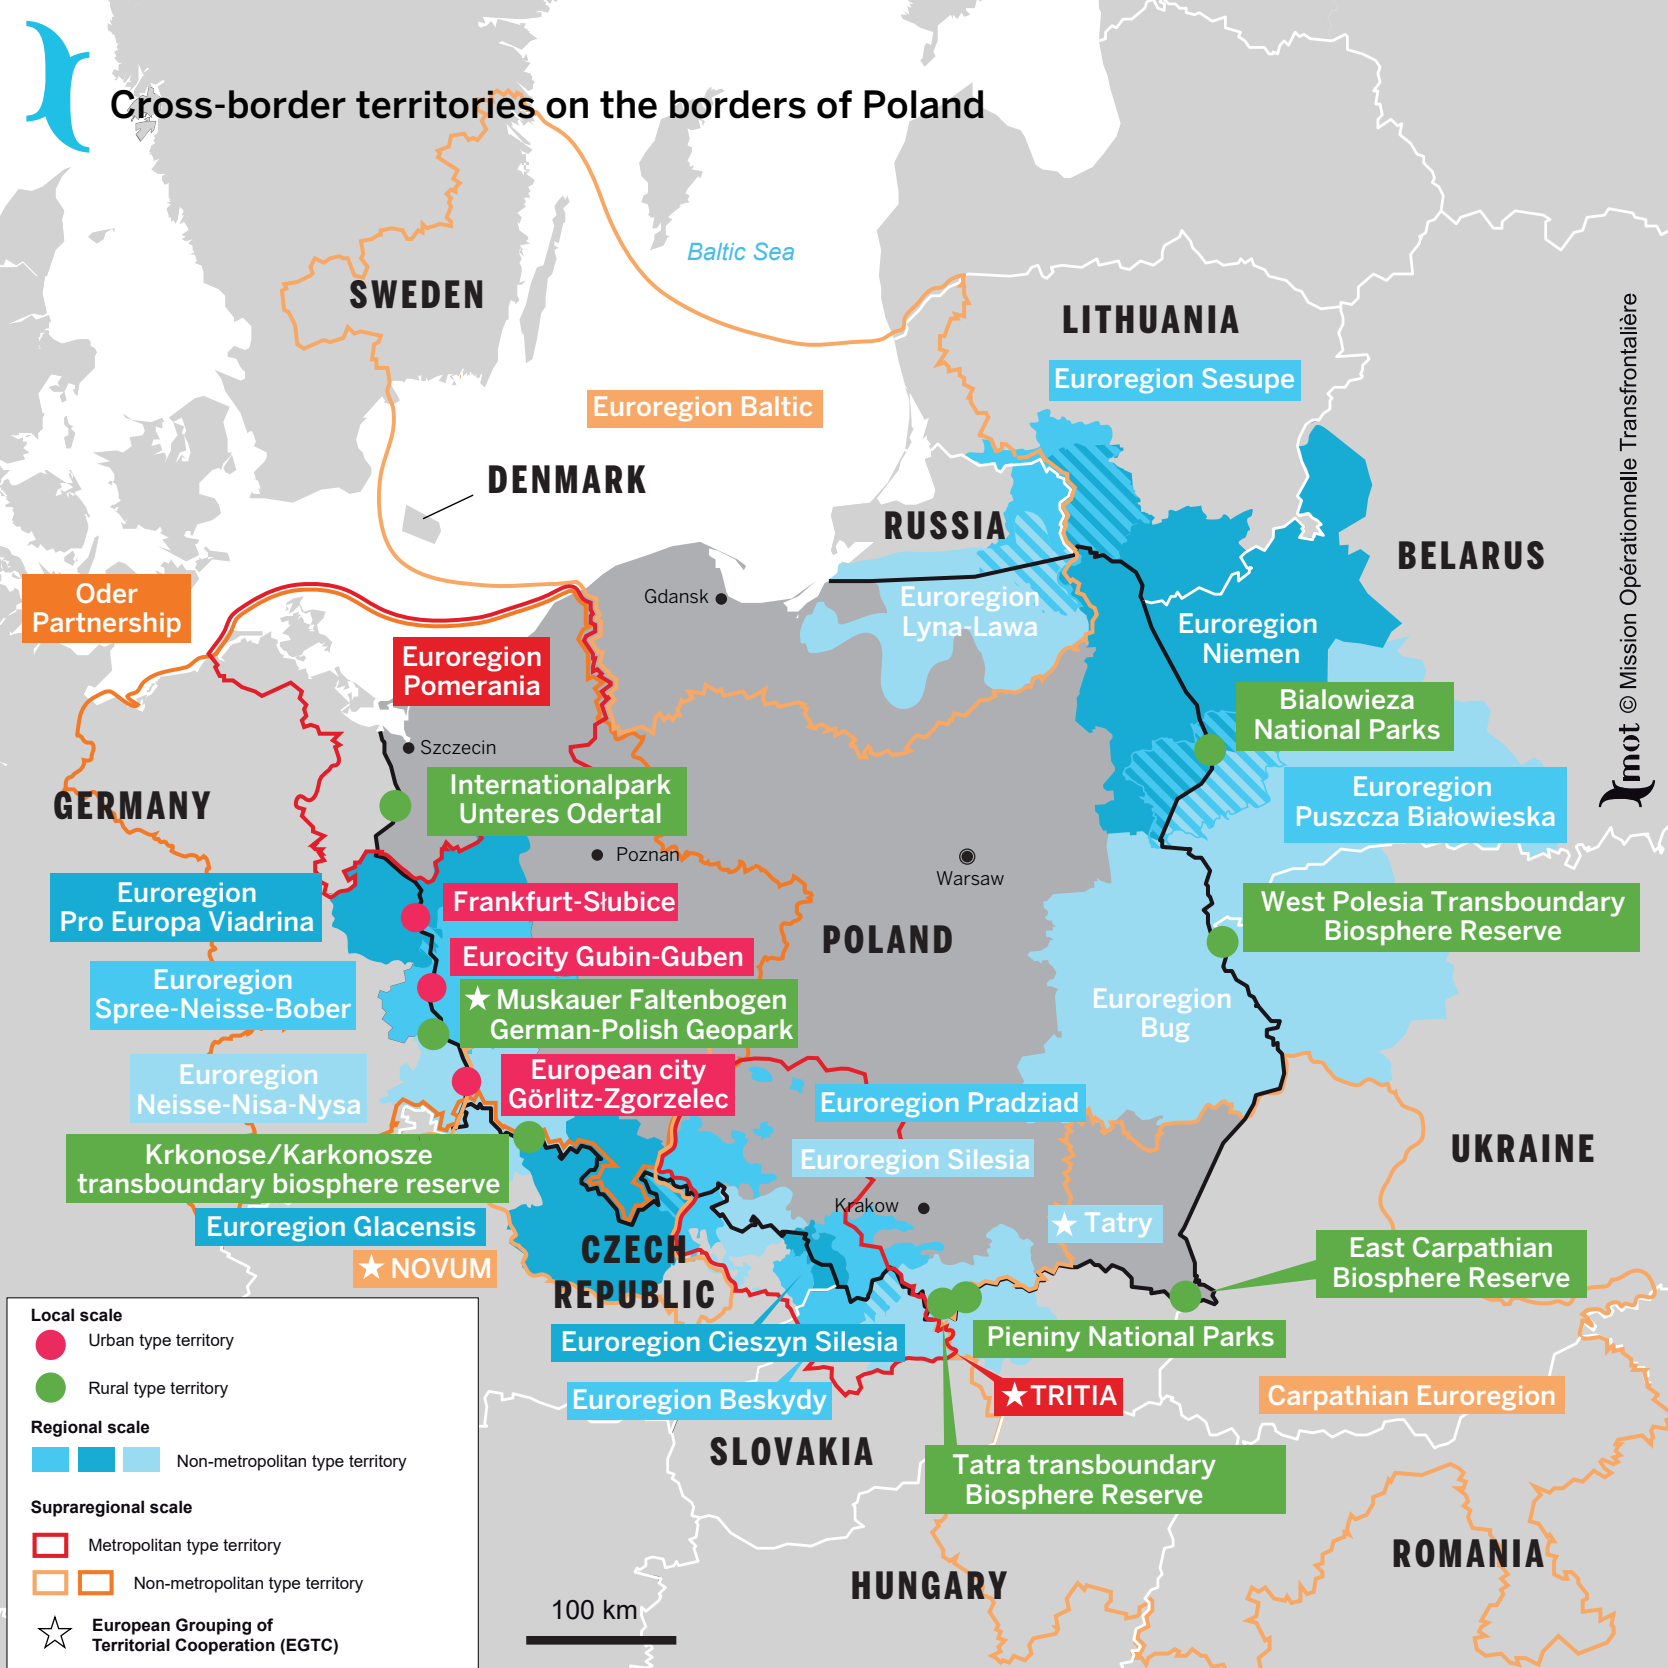

# Cross-border territories on the borders of Poland

**Local scale**

- Urban type territory (Red circle)
- Rural type territory (Green circle)

**Regional scale**

- Non-metropolitan type territory (Blue box)

**Supraregional scale**

- Metropolitan type territory (Red outline)
- Non-metropolitan type territory (Orange outline)
- European Grouping of Territorial Cooperation (EGTC) (Star symbol)

100 km

Amot © Mission Opérationnelle Transfrontalière