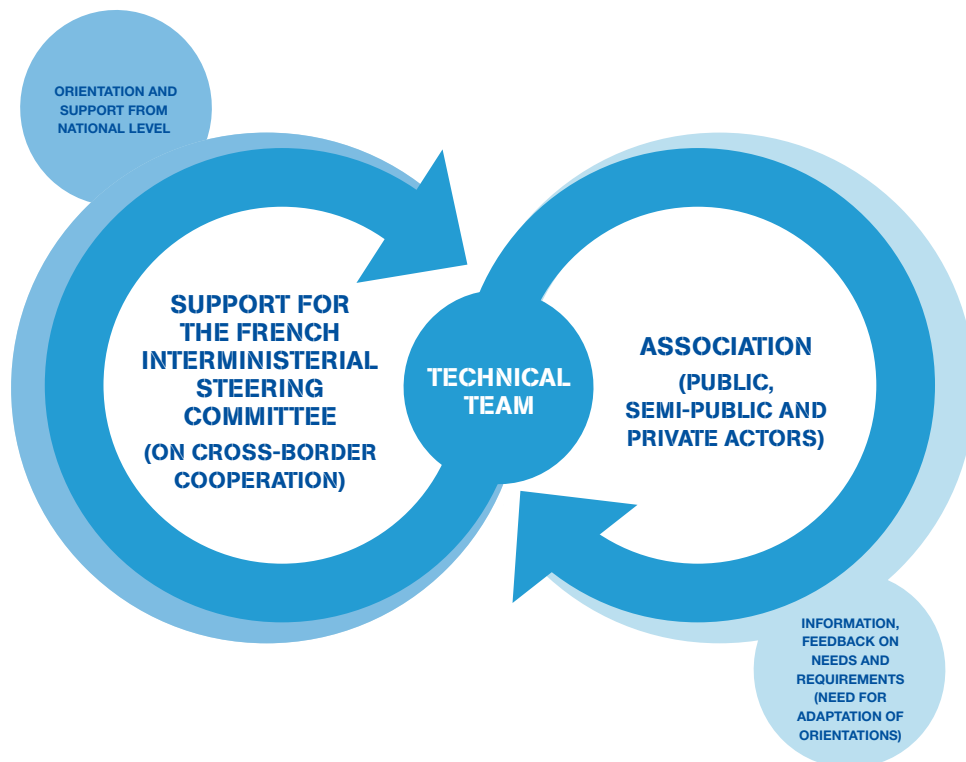

Ministère de l'Intérieur

Caisse des Dépôts

Ministère des Affaires étrangères

STRUCTURE AND INSTITUTIONAL PARTNERS OF MOT

THE NETWORK STRUCTURE

THE COMPOSITION OF THE BOARD

President

Michel Delebarre, Former French minister of State, senator and mayor of Dunkerque, president of the Europe 2020 Monitoring Platform of the Committee of the Regions, president of the Dunkerque Urban Community and the Syndicat Mixte de la Côte d'Opale